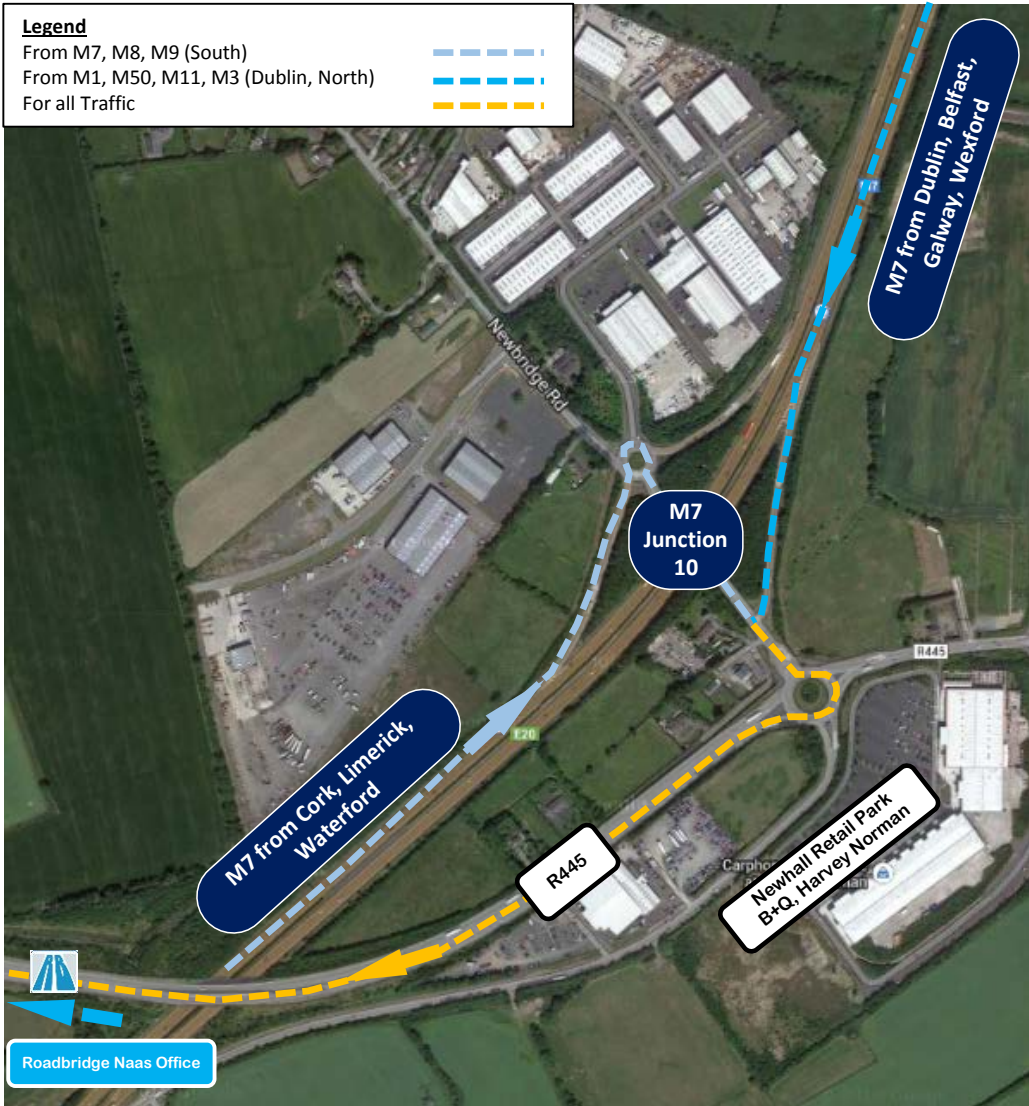

Directions

Roadbridge Naas Office
Unit M1, Tougher Business Park,
Naas Co. Kildare
+353 (0)45 4400 00

Roadbridge Naas Office is situated on the R445 Naas to Newbridge Road, approximately 3km off the M7 Motorway at JCT 10 Naas South (50km from Dublin Airport – 40mins)
Lat: 53.203014 Long: -6.74301

Legend

- From M7, M8, M9 (South) ---
- From M1, M50, M11, M3 (Dublin, North) ---
- For all Traffic ---

From the South (Cork, Limerick, Waterford)

- Take Junction 10 (Naas South)
- At top of ramp take the fourth exit on R'bout
- At "Bundle of Sticks" R'bout take third exit
- Follow signs for Newbridge for 3km
- At Toughers R'Bout take first exit into Tougher Business Park

From the North (Dublin - Airport, Belfast, Galway, Wexford)

- Take Junction 10 (Naas South)
- At top of ramp take turn left at T-junction
- At "Bundle of Sticks" R'bout take third exit
- Follow signs for Newbridge for 3km
- At Tougher R'bout take first exit into Tougher Business Park